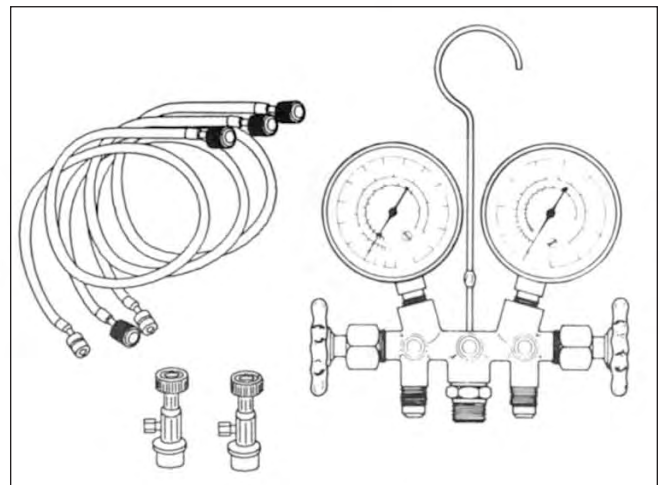

Bubble Crimp Dies for 3700 Crimper

- 26-00059: #6 Die Set
- 26-00060: #8 Die Set
- 26-00061: #10 Die Set
- 26-00062: #12 Die Set

#12 Die Set for Reduced O.D. Hose

Fits ATCO Model 3600 or 3700 series bubble crimpers. For crimping reduced barrier beadlock fittings and #12 reduced barrier hose. Part No 26-00083.

26-00063 Adapter

1/4" FF x 1/2" Acme

26-00046 Dial Thermometer

1 3/4" dial

26-00064 High Side Service Coupler

26-00065 Low Side Service Coupler

26-00066 Gauge Set

R-134A manifold and gauge set with 72" hoses and manual service coupler.

Charging Hoses R-134A

- 26-00068: 72" Blue
- 26-00069: 72" Red
- 26-00070: 72" Yellow

Call Toll Free 1-800-527-0481

email:info@manexcorp.com