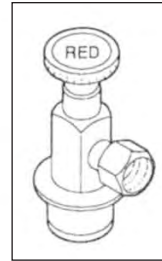

Hose Clamp

Worm gear type with locator tab.

- 03-00351: #6-#8
- 03-00029: #10-#12

Call Toll Free 1-800-527-0481

email:info@manexcorp.com

SPECIAL ITEMS

26-00058 portable Bubble Style Crimper #3710

For use on all R-134A refrigerant systems.
For crimping beadlock fittings on standard and reduced diameter hose.

Bubble Crimp Dies for 3700 Crimper

- 26-00059: #6 Die Set
- 26-00060: #8 Die Set
- 26-00061: #10 Die Set
- 26-00062: #12 Die Set

#12 Die Set for Reduced O.D. Hose

Fits ATCO Model 3600 or 3700 series bubble crimpers. For crimping reduced barrier beadlock fittings and #12 reduced barrier hose. Part No 26-00083.

26-00063 Adapter

1/4" FF x 1/2" Acme

26-00046 Dial Thermometer

1 3/4" dial

26-00064 High Side Service Coupler

26-00065 Low Side Service Coupler

26-00066 Gauge Set

R-134A manifold and gauge set with 72" hoses and manual service coupler.

Charging Hoses R-134A

- 26-00068: 72" Blue
- 26-00069: 72" Red
- 26-00070: 72" Yellow

Call Toll Free 1-800-527-0481

email:info@manexcorp.com