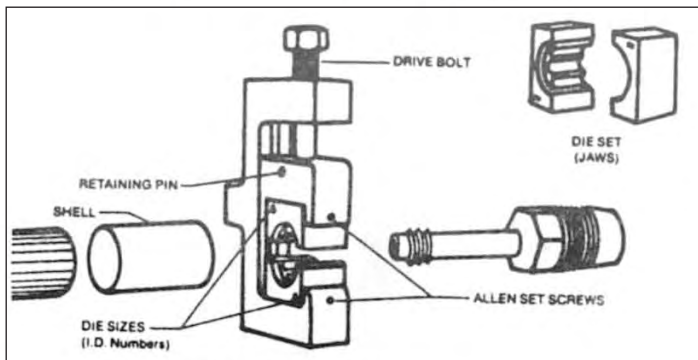

ASSEMBLIES - SERVICE ITEMS

Refrigerant Hose

Internal Nylon Barrier Hose, compatible with R-12 and R-134a refrigerants. Meets or exceeds S.A.E. specifications. (2 braid dimensions)

Fabricated Hose Assemblies

Double braid hose or new nylon barrier hose. Fitting factory crimped on both ends or just one end. Just give us the length, hose size and type of fittings. Custom made and shipped the same day.

20-01073 Handy Crimper

Can be bench mounted or hand held for under hood connections. Complete w/#6, #8, #10 and #12 die sets. For crimping 2 piece fittings on hose with 2 braid dimensions.

20-00001 Tacky Tape/Insulation Tape

$\frac{1}{8}$ " x 2" x 30' roll. Use to wrap exposed metal suction fittings, lines, etc. to prevent condensation drip.

Hose Crimping Ferrule

Long type for use with ATCO 3-barb fitting & D.B. hose.

- 06-01235: #6 for $\frac{5}{16}$ " diameter hose
- 06-01236: #8 for $\frac{13}{32}$ " diameter hose
- 06-01237: #10 for $\frac{1}{2}$ " diameter hose
- 06-01238: #12 for $\frac{5}{8}$ " diameter hose