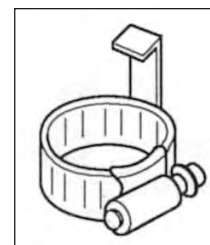

$\frac{1}{8}$ " x 2" x 30' roll. Use to wrap exposed metal suction fittings, lines, etc. to prevent condensation drip.

Hose Crimping Ferrule

Long type for use with ATCO 3-barb fitting & D.B. hose.

- 06-01235: #6 for $\frac{5}{16}$ " diameter hose
- 06-01236: #8 for $\frac{13}{32}$ " diameter hose
- 06-01237: #10 for $\frac{1}{2}$ " diameter hose
- 06-01238: #12 for $\frac{5}{8}$ " diameter hose

07-01050 Universal Grommet

$1\frac{7}{8}$ " OD x 1" ID. Fits $\frac{1}{4}$ " hole, $\frac{1}{16}$ " groove, $\frac{5}{8}$ " hole in skirt expandable to 1" for #6, #8 and #10 refrigerant hose and $\frac{5}{8}$ " ID heater hose.