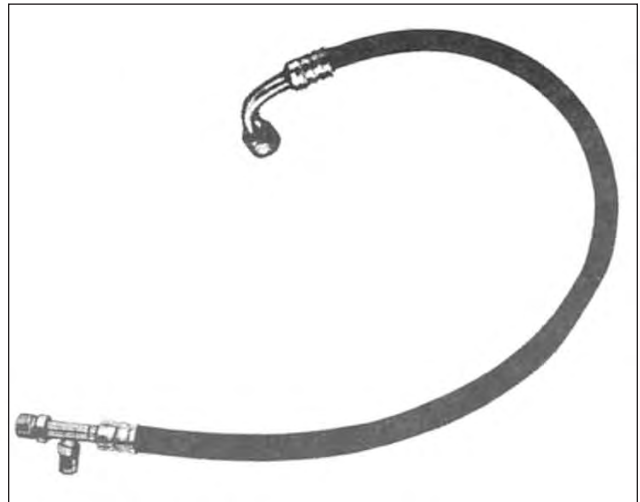

ASSEMBLIES - SERVICE ITEMS

Refrigerant Hose

Internal Nylon Barrier Hose, compatible with R-12 and R-134a refrigerants. Meets or exceeds S.A.E. specifications. (2 braid dimensions)

Fabricated Hose Assemblies

Double braid hose or new nylon barrier hose. Fitting factory crimped on both ends or just one end. Just give us the length, hose size and type of fittings. Custom made and shipped the same day.

20-01073 Handy Crimper

Can be bench mounted or hand held for under hood connections. Complete w/#6, #8, #10 and #12 die sets. For crimping 2 piece fittings on hose with 2 braid dimensions.

20-00001 Tacky Tape/Insulation Tape

$\frac{1}{8}$ " x 2" x 30' roll. Use to wrap exposed metal suction fittings, lines, etc. to prevent condensation drip.

Hose Crimping Ferrule

Long type for use with ATCO 3-barb fitting & D.B. hose.

- 06-01235: #6 for $\frac{5}{16}$ " diameter hose
- 06-01236: #8 for $\frac{13}{32}$ " diameter hose
- 06-01237: #10 for $\frac{1}{2}$ " diameter hose
- 06-01238: #12 for $\frac{5}{8}$ " diameter hose