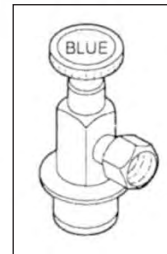

Bubble Crimp Dies for 3700 Crimper

- 26-00059: #6 Die Set
- 26-00060: #8 Die Set
- 26-00061: #10 Die Set
- 26-00062: #12 Die Set

#12 Die Set for Reduced O.D. Hose

Fits ATCO Model 3600 or 3700 series bubble crimpers. For crimping reduced barrier beadlock fittings and #12 reduced barrier hose. Part No 26-00083.

26-00063 Adapter

1/4" FF x 1/2" Acme

26-00046 Dial Thermometer

1 3/4" dial

26-00064 High Side Service Coupler

26-00065 Low Side Service Coupler

26-00066 Gauge Set

R-134A manifold and gauge set with 72" hoses and manual service coupler.

Charging Hoses R-134A

- 26-00068: 72" Blue
- 26-00069: 72" Red
- 26-00070: 72" Yellow

Call Toll Free 1-800-527-0481

email:info@manexcorp.com